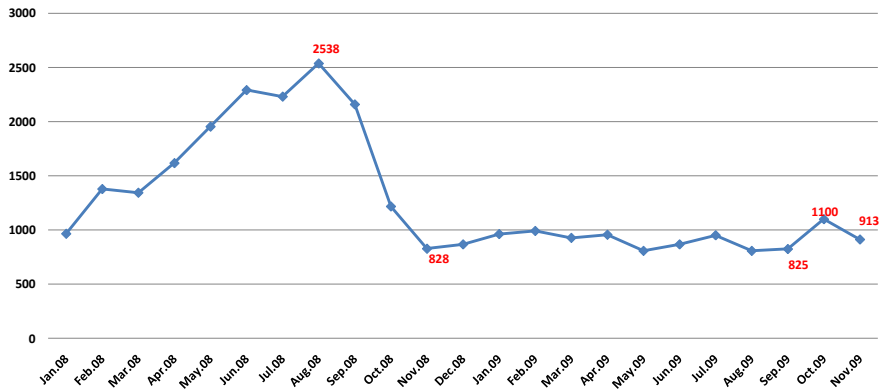

Turkey's Steel Exports by Months (million USD)

	Jan	Feb	Mar	Apr	May	Jun	Jul	Aug	Sep	Oct	Nov	Dec
2008	966	1379	1345	1618	1955	2292	2232	2538	2160	1218	828	868
2009	963	992	928	957	808	868	952	808	825	1100	913	