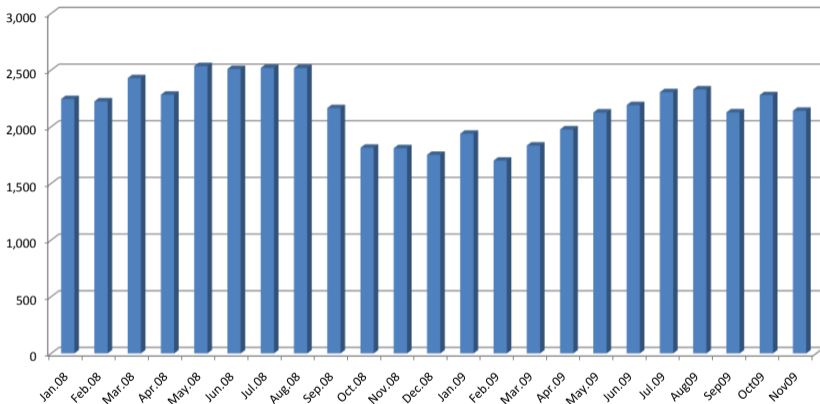

### Monthly Crude Steel Production of Turkey ('000 tons)

	Jan	Feb	Mar	Apr	May	Jun	Jul	Aug	Sep	Oct	Nov	Dec
2008	2.245	2.224	2.429	2.283	2.535	2.510	2.519	2.518	2.165	1.815	1.811	1.752
2009	1.939	1.701	1.834	1.977	2.126	2.191	2.305	2.330	2.127	2.279	2.141	